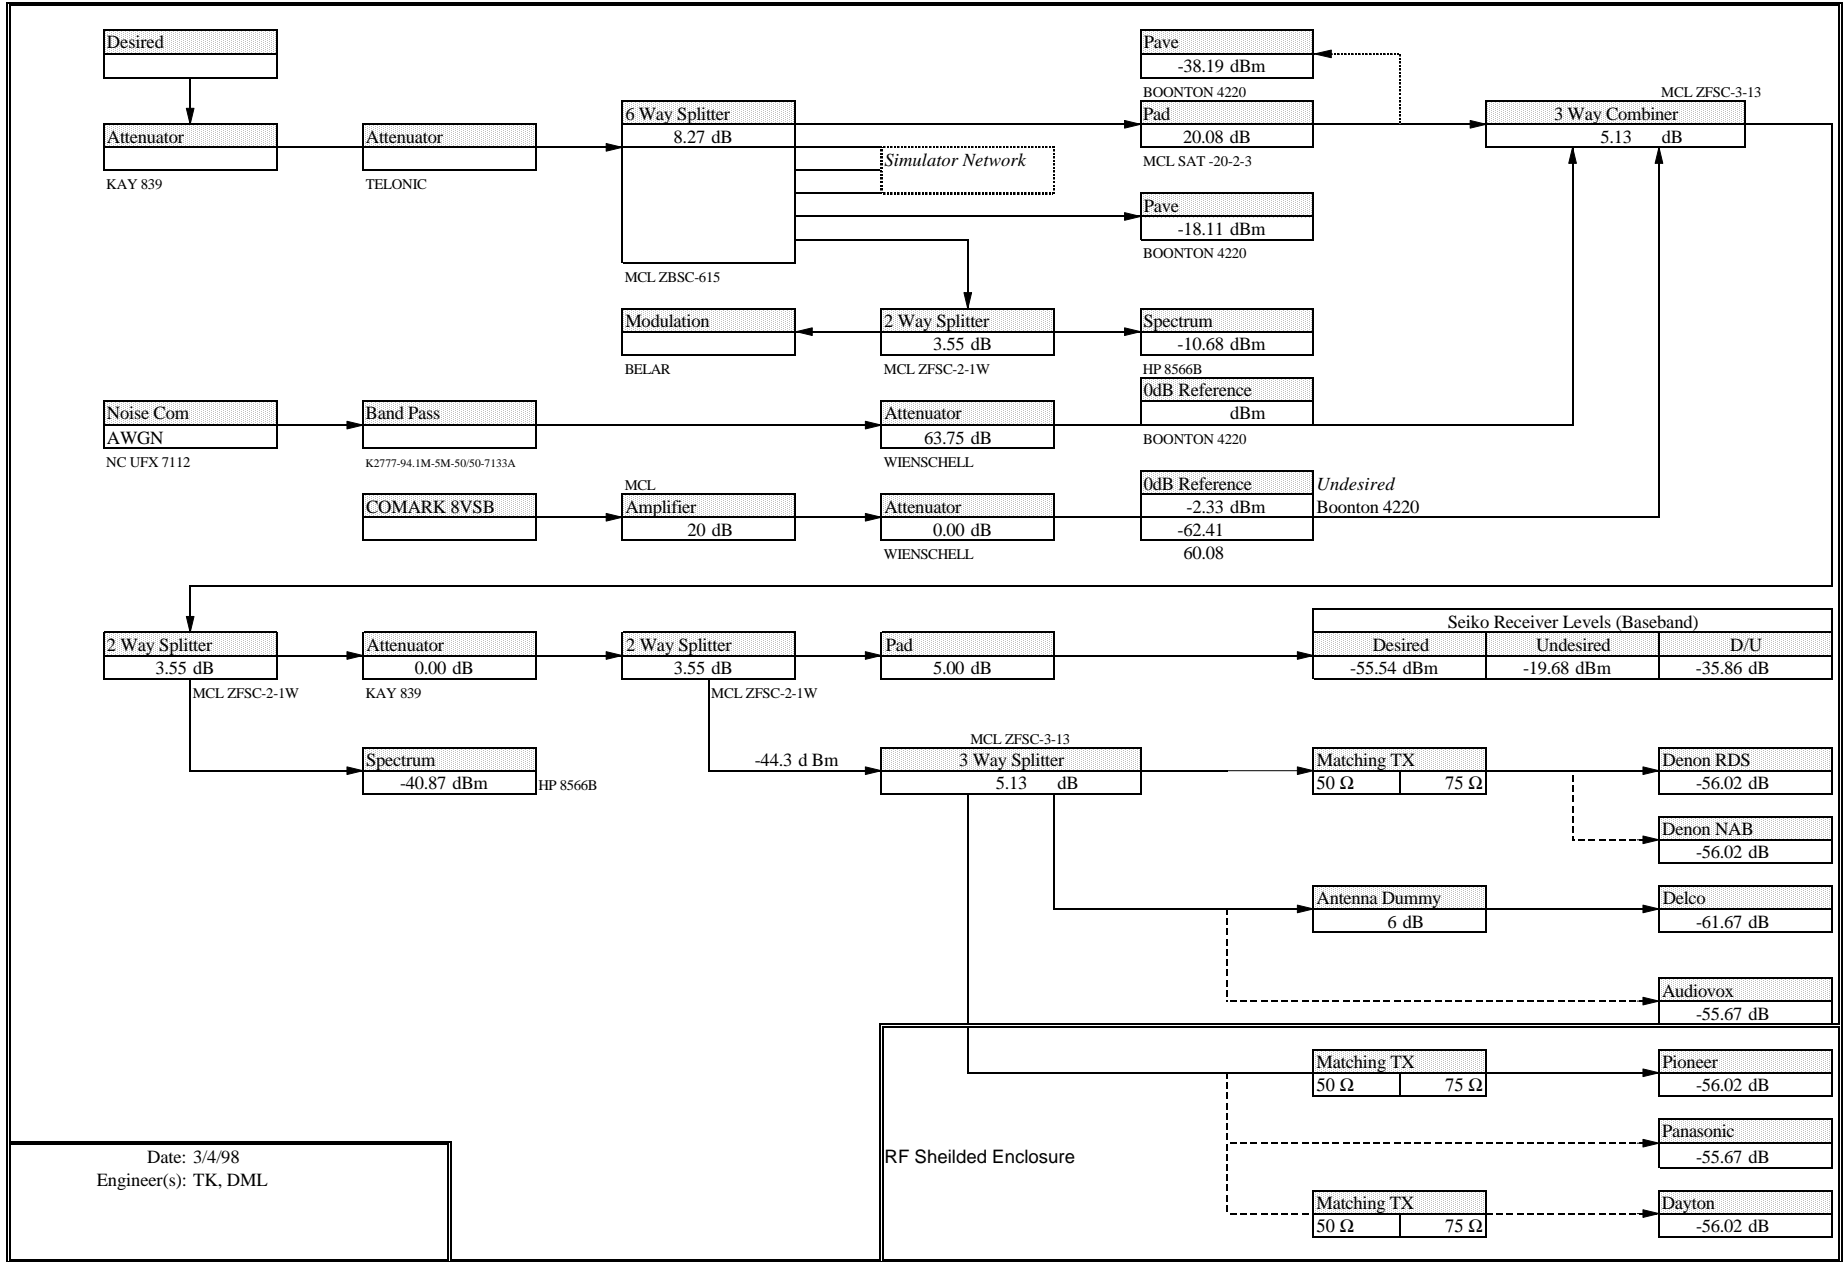

**DTV Channel 6 Interference to FM Band Reception**

**Laboratory Test Report**

**RF Distributions with and without Multipath**

Date: 3/4/98  
 Engineer(s): TK, DML