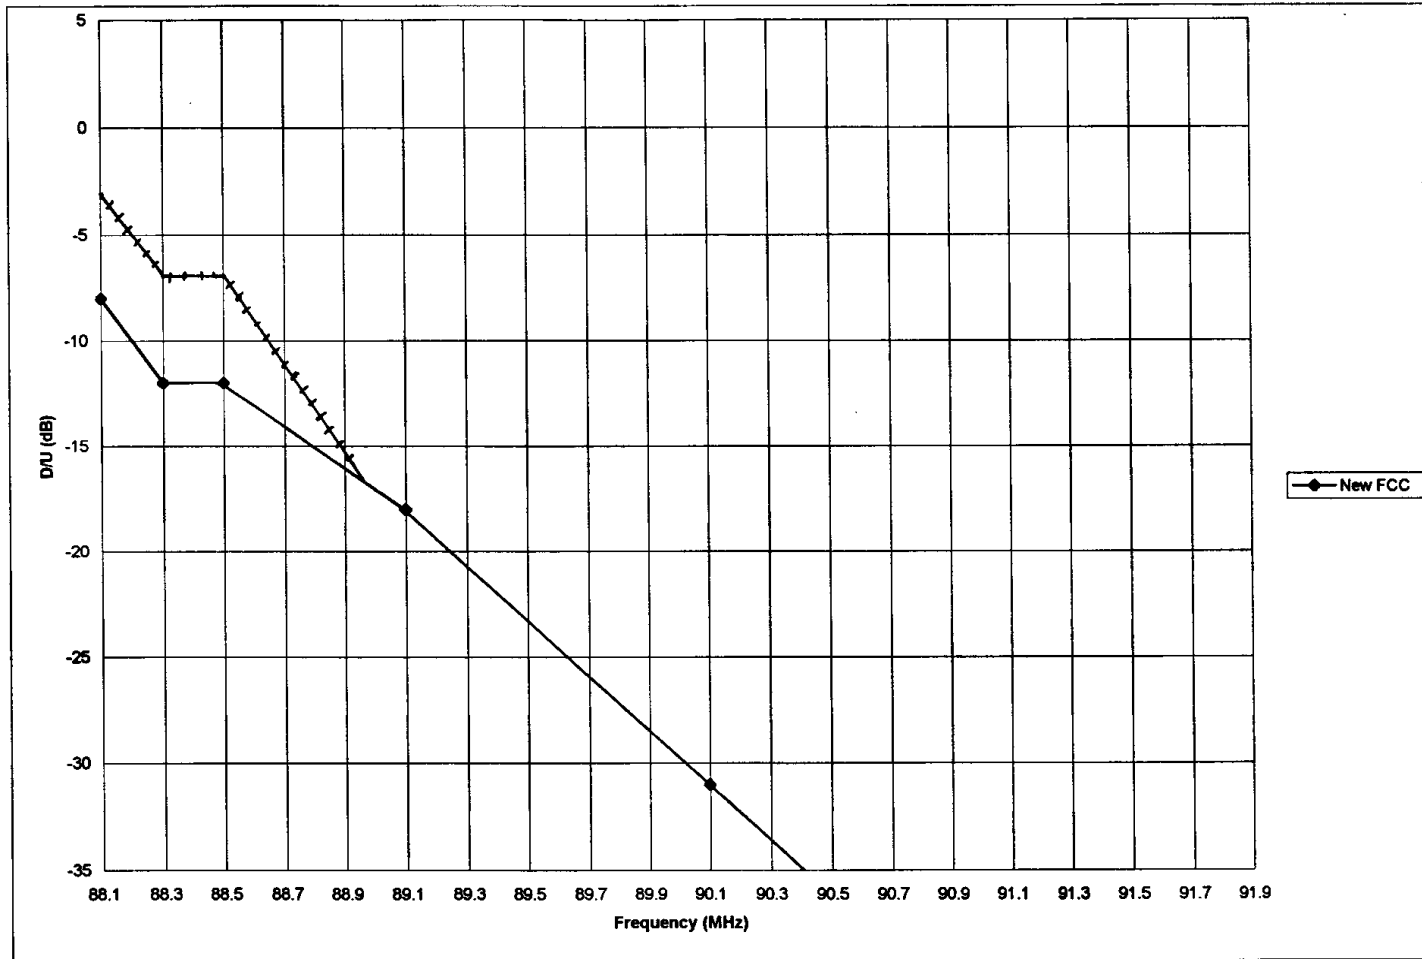

DTV Channel 6 Interference to FM Band Reception

Laboratory Test Report

Averaged Test Results based on February 23, 1998 FCC Specifications

FCC February 23, 1998 Out-of-Channel Mask
Audio S/N 55.0 dB RMS

Figure 1.