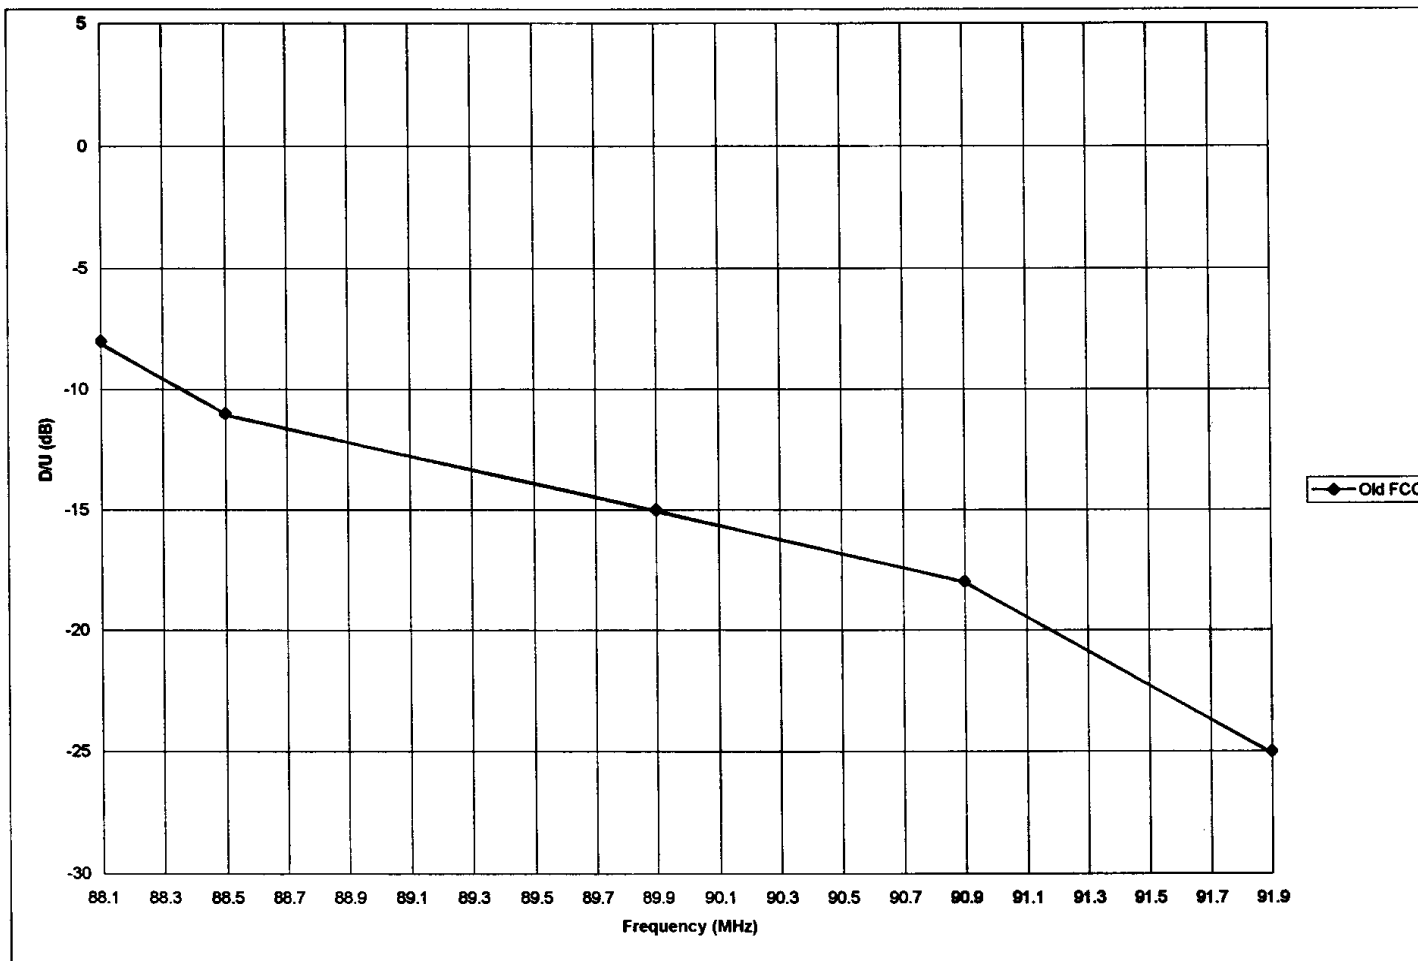

**DTV Channel 6 Interference to FM Band Reception**

**Laboratory Test Report**

**Averaged Test Results based on FCC Specifications prior to February 23, 1998**

FCC Mask Prior to February 23, 1998  
Audi S/N 55.0 dB RMS

Figure 4.