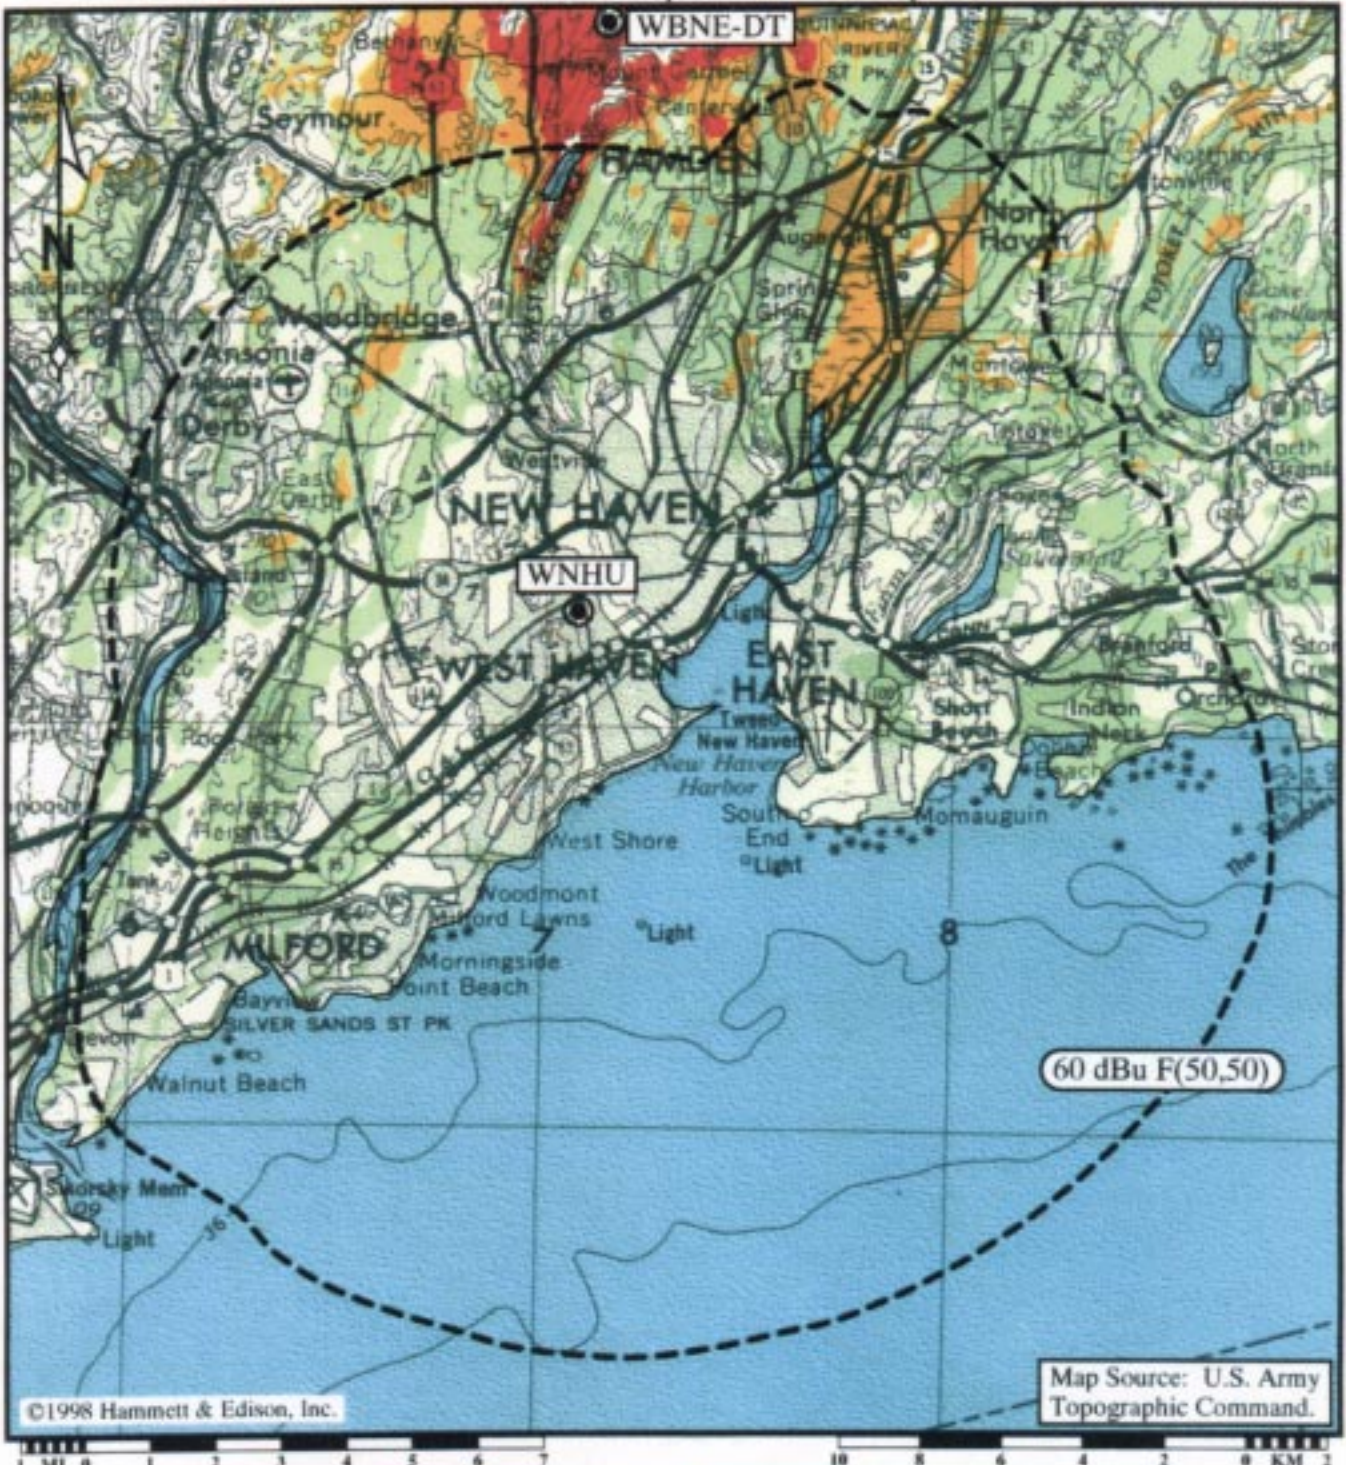

National Public Radio • Washington, D.C.

DTV Channel 6 to FM D/U Ratio Study
 FM Station WNHU, 88.7 MHz, West Haven, Connecticut
 versus Allotted Station WBNE-DT, New Haven, Connecticut
 WNHU FCC 60 dBu Population: 393,480 persons

©1998 Hammett & Edison, Inc.

Map Source: U.S. Army Topographic Command.

	≤ -27	≤ -14	≤ 0	> 0	dB D/U
1990 U.S. Census	65	9,834	94,877		(or below threshold)
	0.02	2.50	24.1		persons (within 60 dBu)
	2,170	17,513	128,261		% (of 60 dBu population)
					persons (entire area shown)