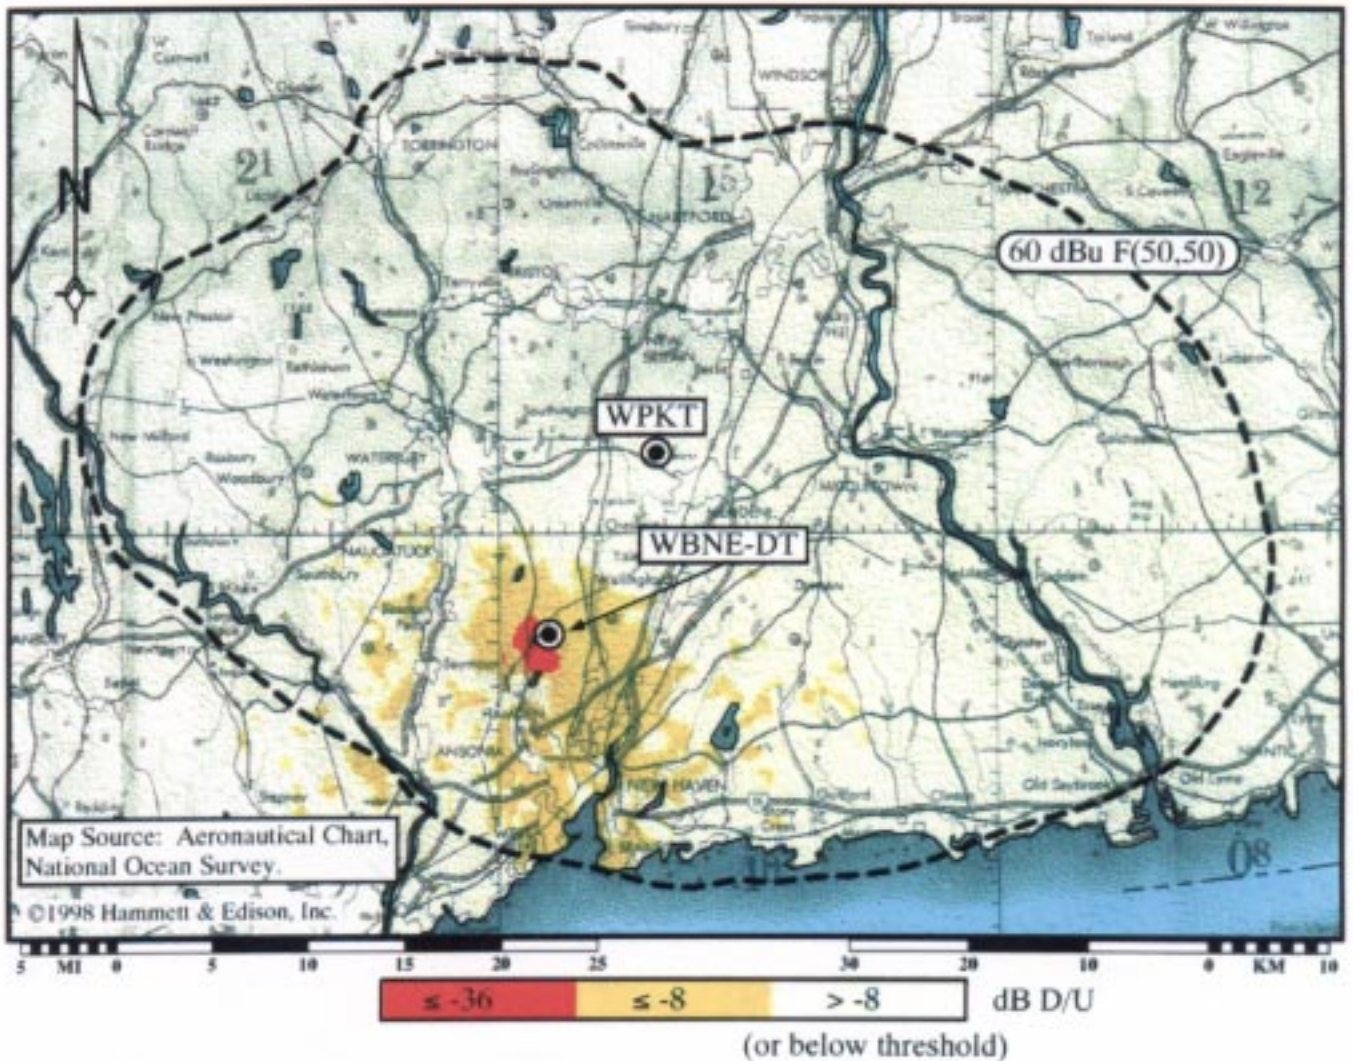

National Public Radio • Washington, D.C.

DTV Channel 6 to FM D/U Ratio Study
 FM Station WPKT, 90.5 MHz, Meriden, Connecticut
 versus Allotted Station WBNE-DT, New Haven, Connecticut

WPKT FCC 60 dBu Population: 1,683,668 persons

1990 U.S. Census	801	268,376	persons (within 60 dBu)
	0.05	15.9	% (of 60 dBu population)
	801	279,529	persons (entire area shown)