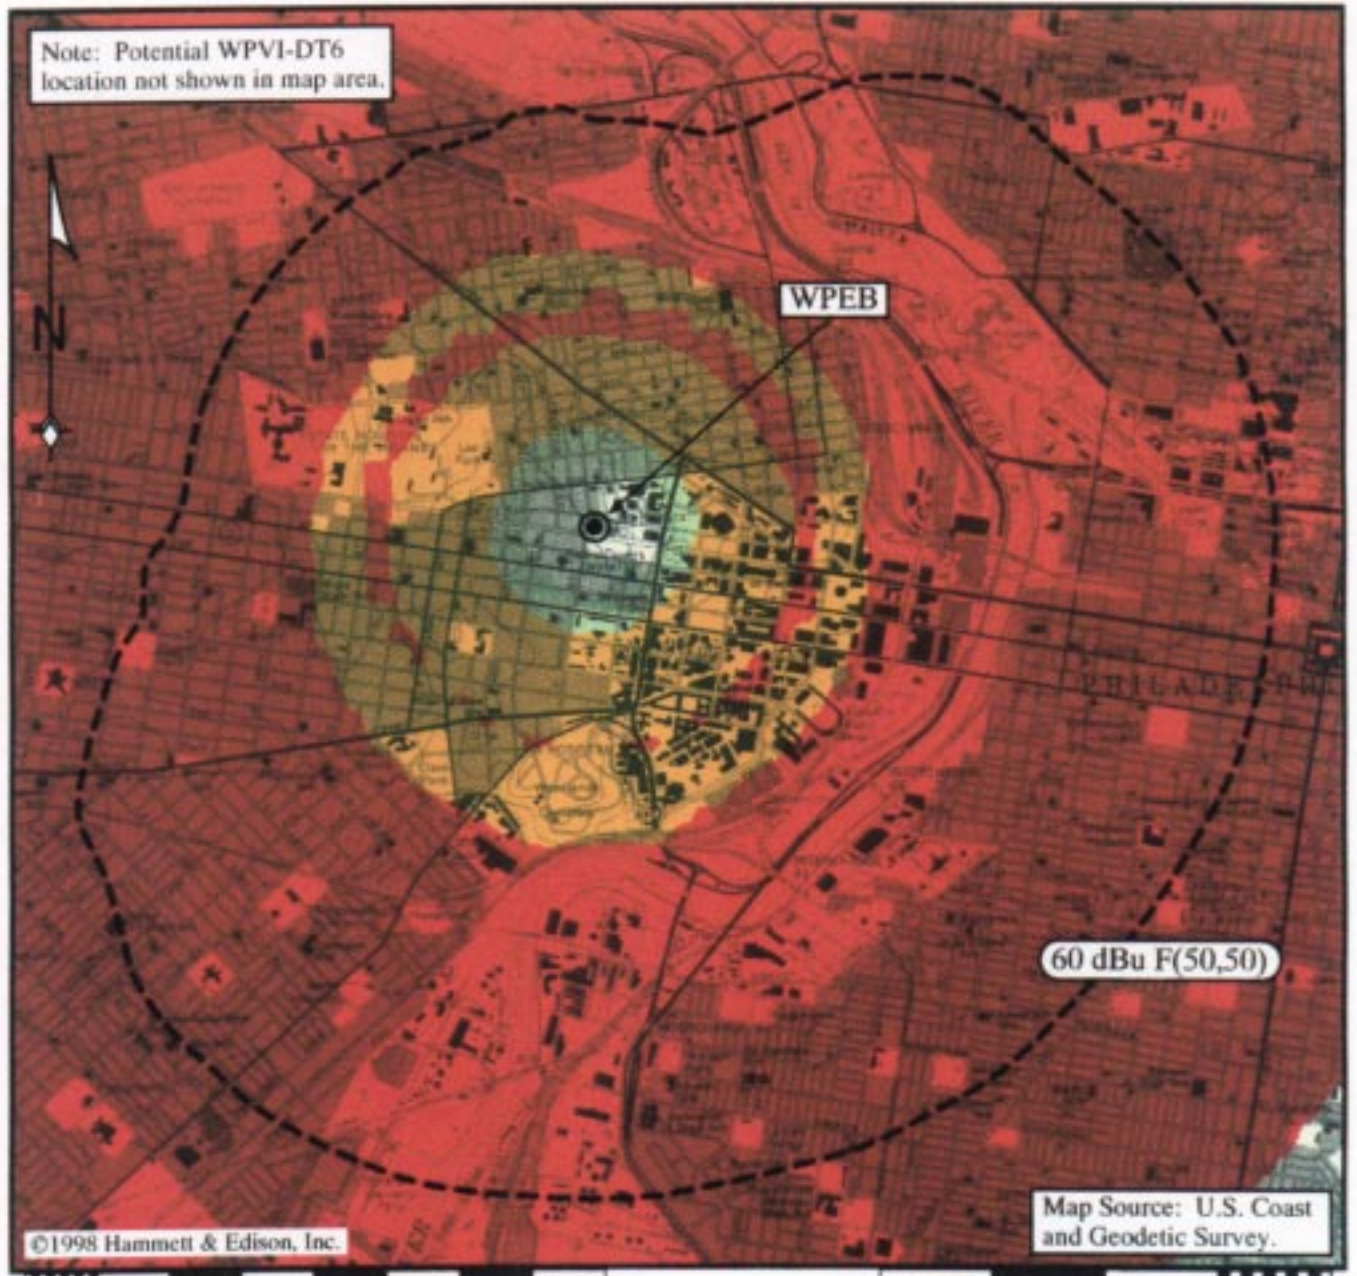

National Public Radio • Washington, D.C.

DTV Channel 6 to FM D/U Ratio Study
 FM Station WPEB, 88.1 MHz, Philadelphia, Pennsylvania
 versus Potential Station WPVI-DT6, Philadelphia, Pennsylvania

WPEB FCC 60 dBu Population: 148,586 persons

0.2 MI 0.0 0.2 0.4 0.6 0.8 1.0 1.2 1.4 1.5 1.0 0.5 0.0 KM 0.5

≤ -14
≤ -3
≤ +3
> +3
 dB D/U

(or below threshold)
 persons (within 60 dBu)
 % (of 60 dBu population)
 persons (entire area shown)

1990 U.S. Census	109,383	142,934	146,341
	73.6	96.2	98.5
	223,947	257,498	260,905