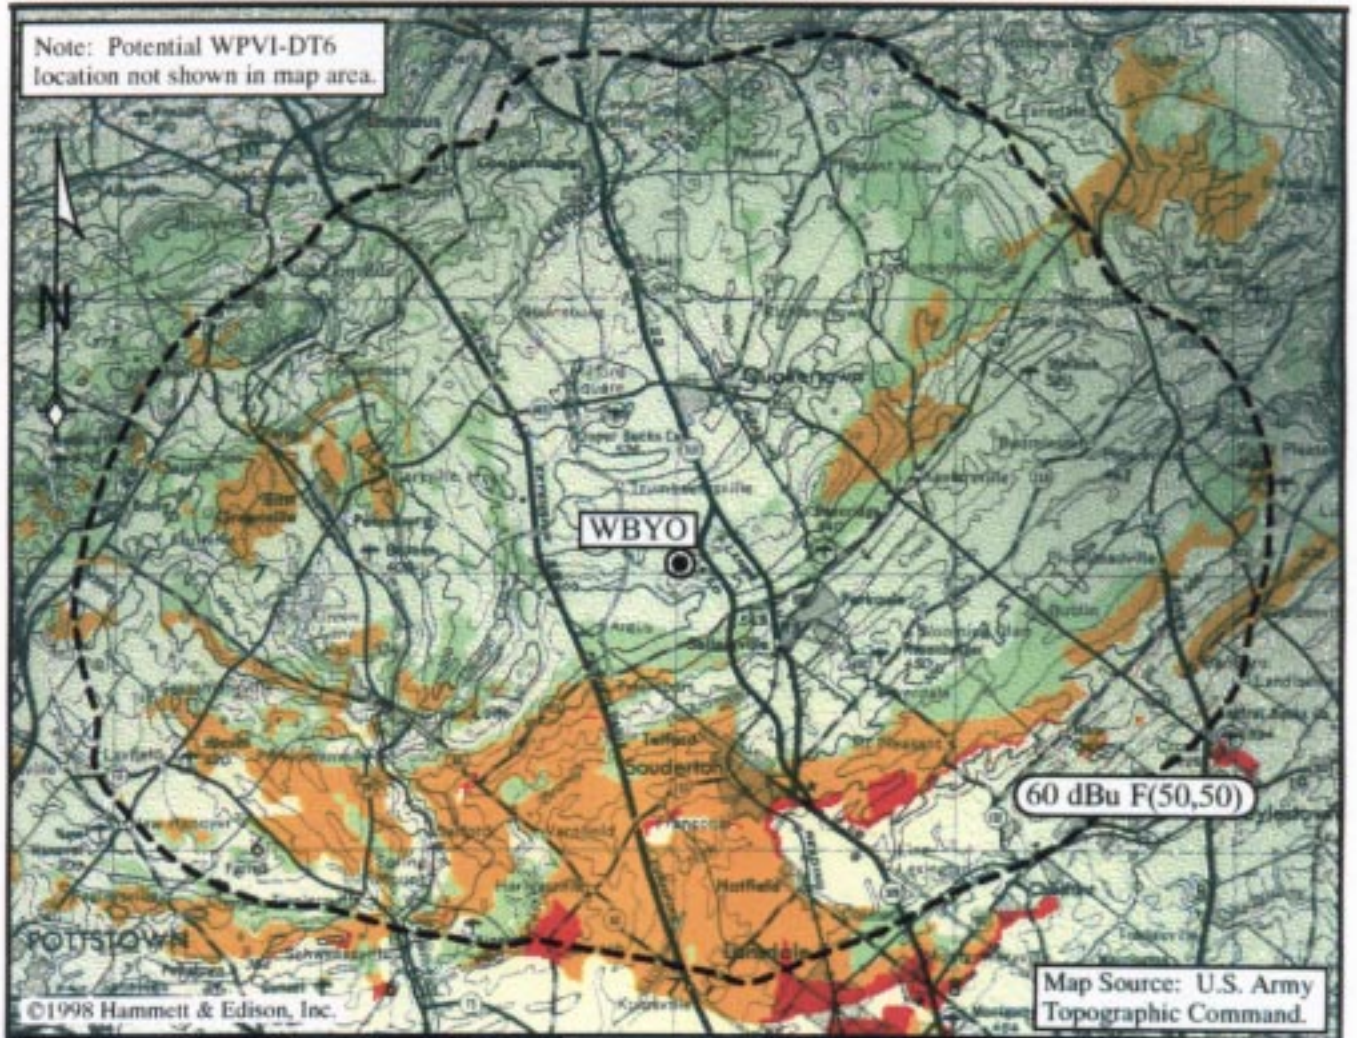

DTV Channel 6 to FM D/U Ratio Study  
 FM Station WBYO, 88.7 MHz, Sellersville, Pennsylvania  
 versus Potential Station WPVI-DT6, Philadelphia, Pennsylvania

WBYO FCC 60 dBu Population: 181,502 persons

≤ -27
≤ -11
≤ 0
> 0
 dB D/U

(or below threshold)

1990 U.S. Census	1,412	46,243	66,245	persons (within 60 dBu)
	0.78	25.5	36.5	% (of 60 dBu population)
	15,049	75,830	110,124	persons (entire area shown)