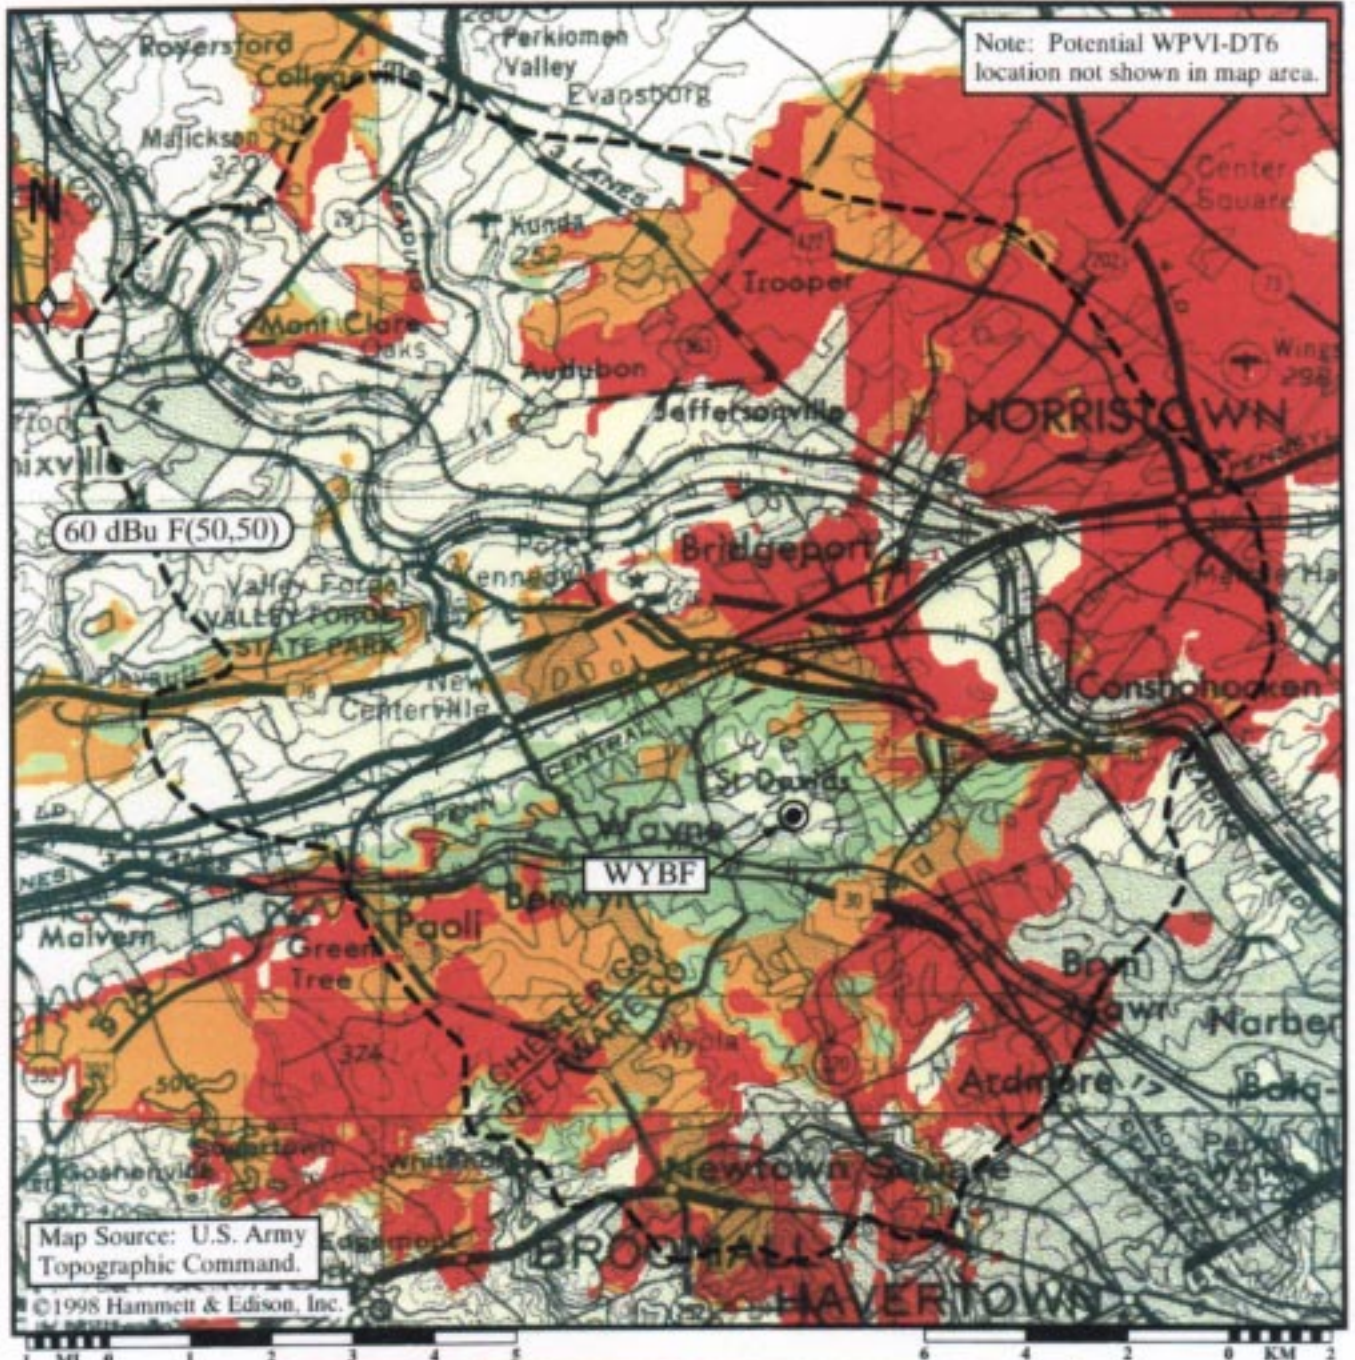

DTV Channel 6 to FM D/U Ratio Study
 FM Station WYBF, 89.1 MHz, Radnor Township, Pennsylvania
 versus Potential Station WPVI-DT6, Philadelphia, Pennsylvania

WYBF FCC 60 dBu Population: 258,525 persons

	≤ -27	≤ -18	≤ -2	> -2	dB D/U
1990 U.S. Census	102,342	140,990	166,964		(or below threshold)
	39.6	54.5	64.6		persons (within 60 dBu)
	139,715	186,471	213,651		% (of 60 dBu population)
					persons (entire area shown)